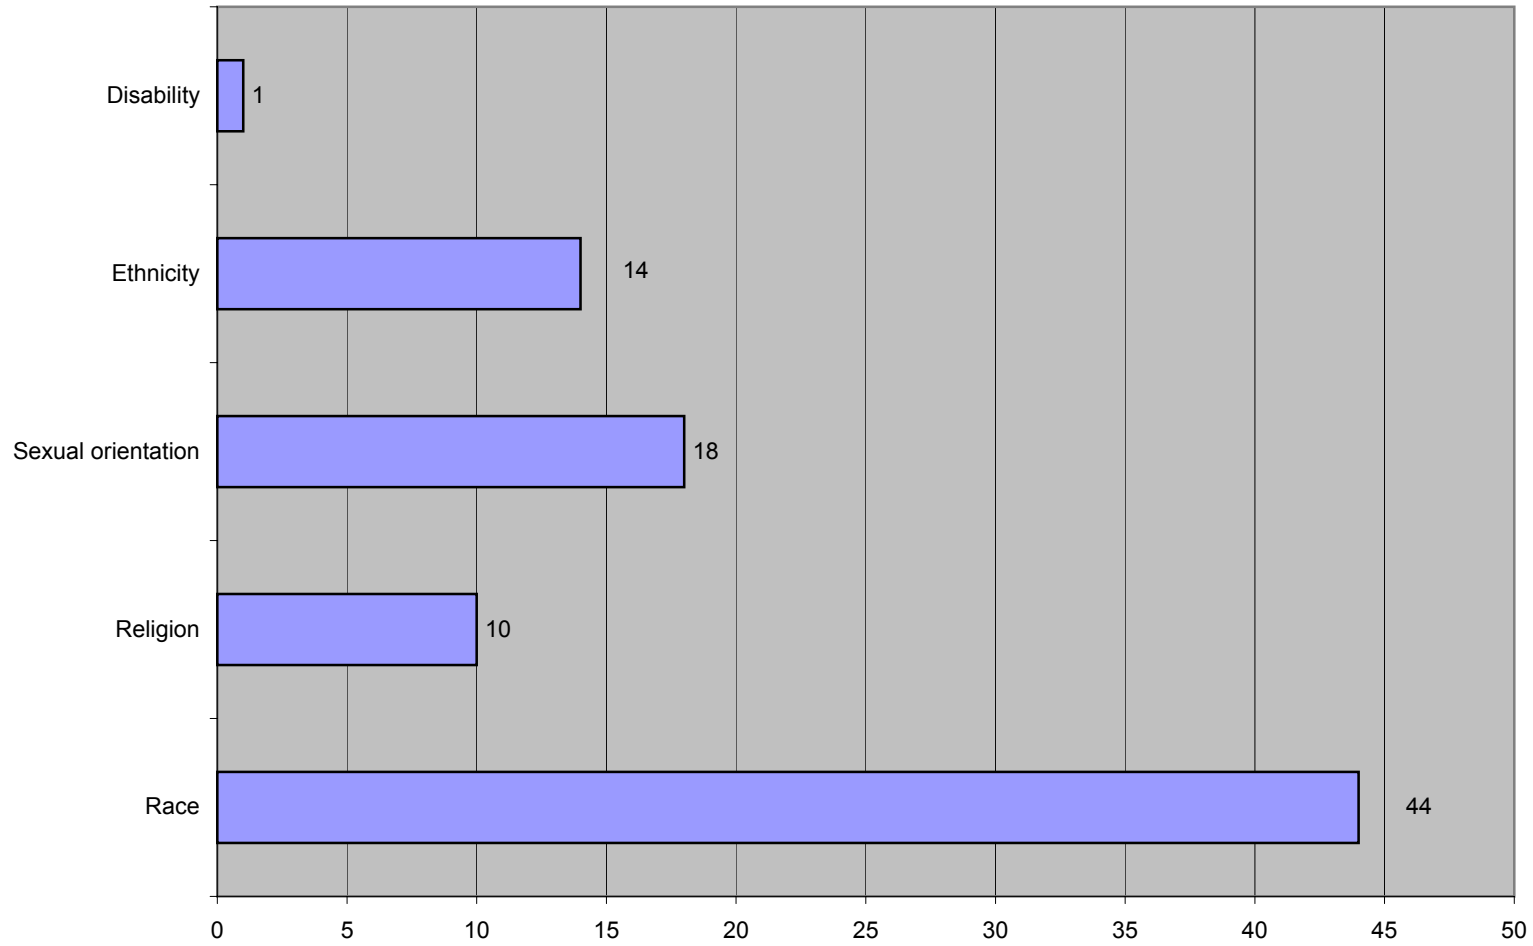

Hate Crimes by Bias Motivation, Chicago, 2000

Source: Federal Bureau of Investigation, Uniform Crime Reports, 2000.