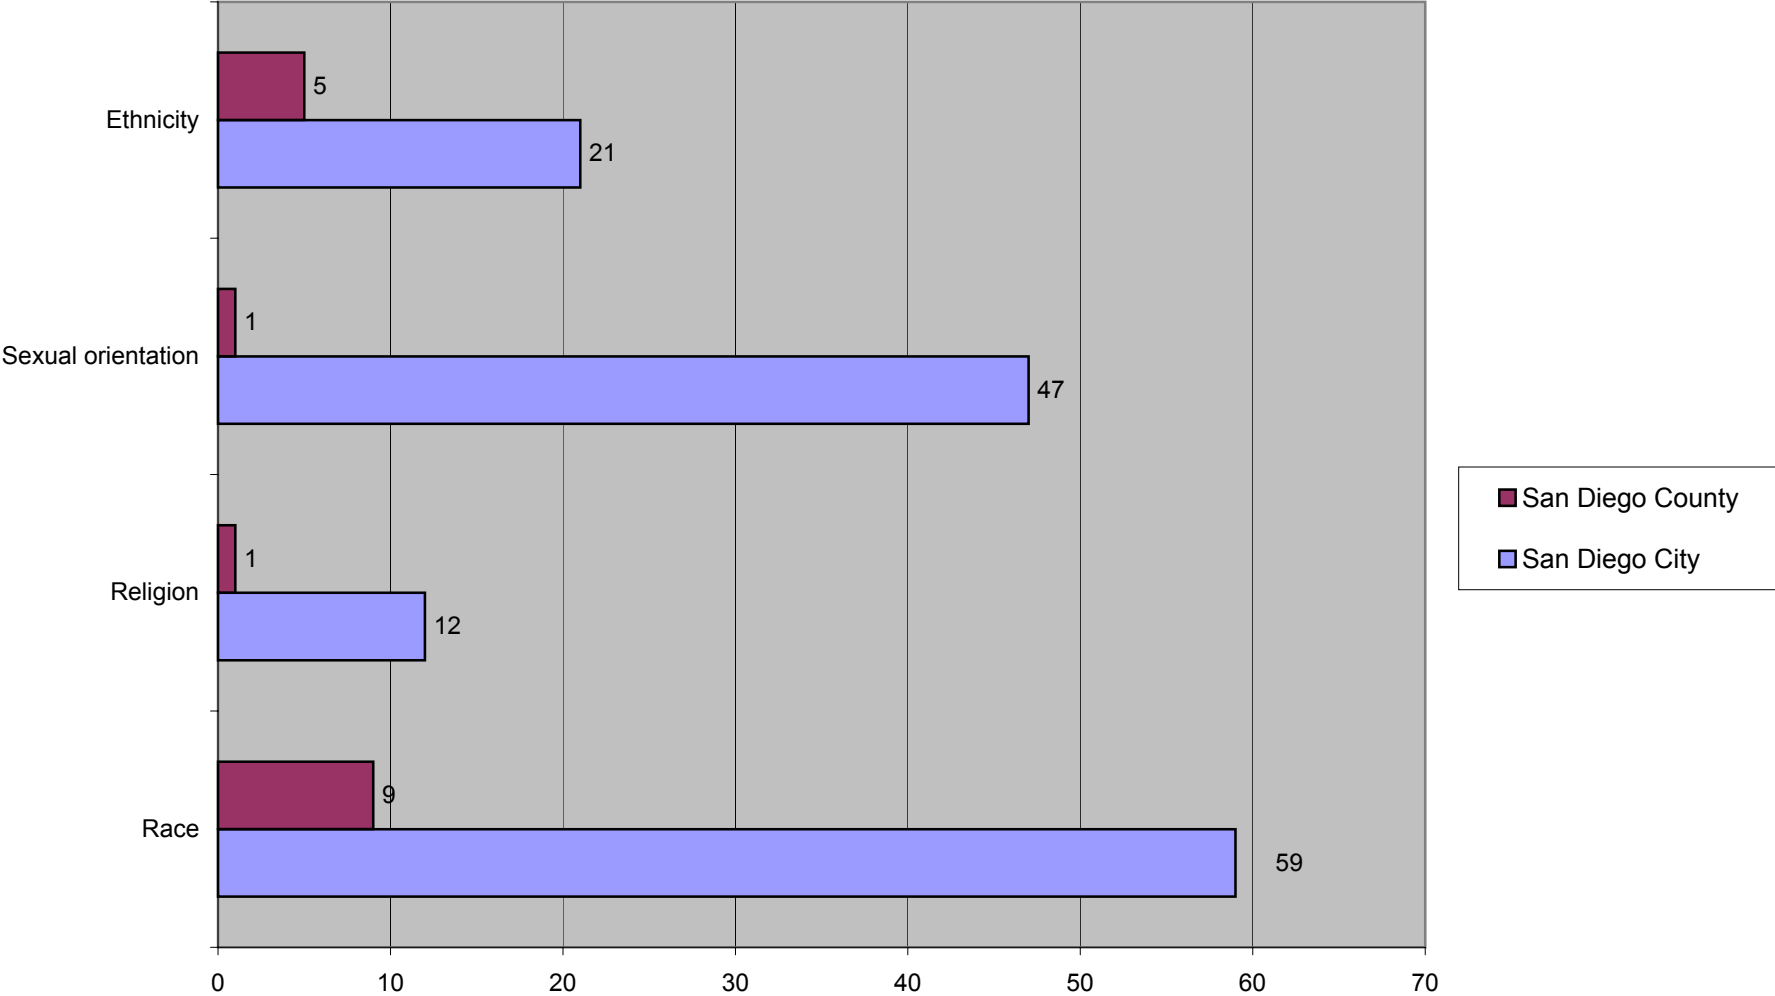

Hate Crimes by Bias Motivation, City and County of San Diego, 2000

Source: Federal Bureau of Investigation, Uniform Crime Reports, 2000.