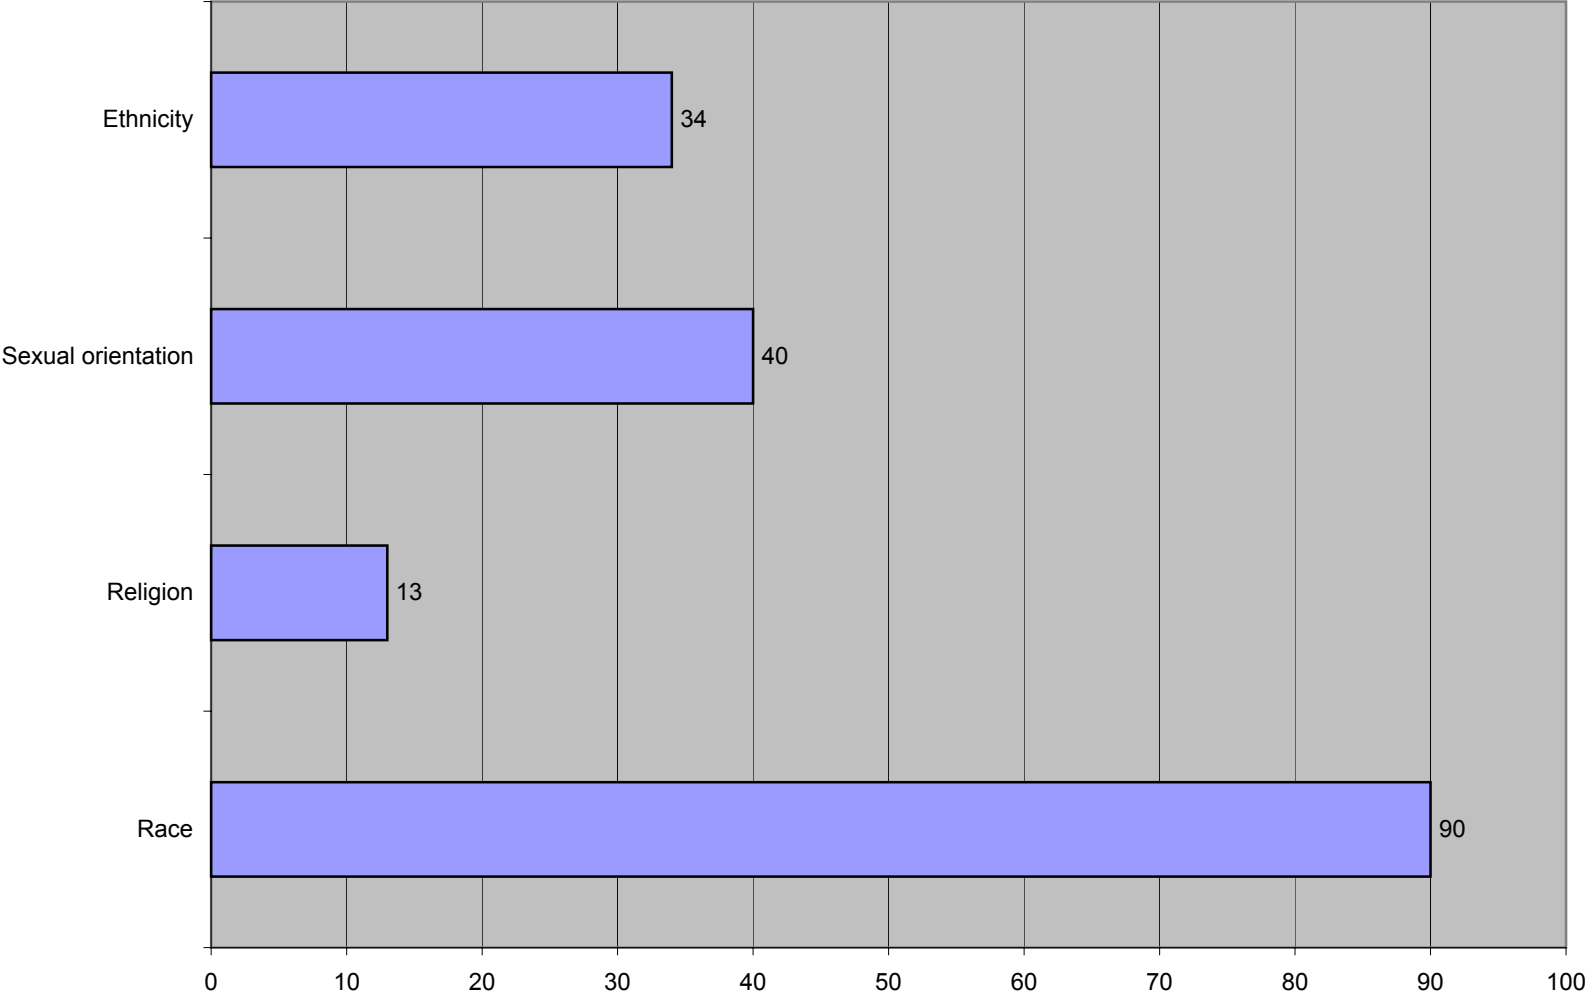

### Hate Crimes by Bias Motivation, Boston, 2000

Source: Federal Bureau of Investigation, Uniform Crime Reports, 2000.